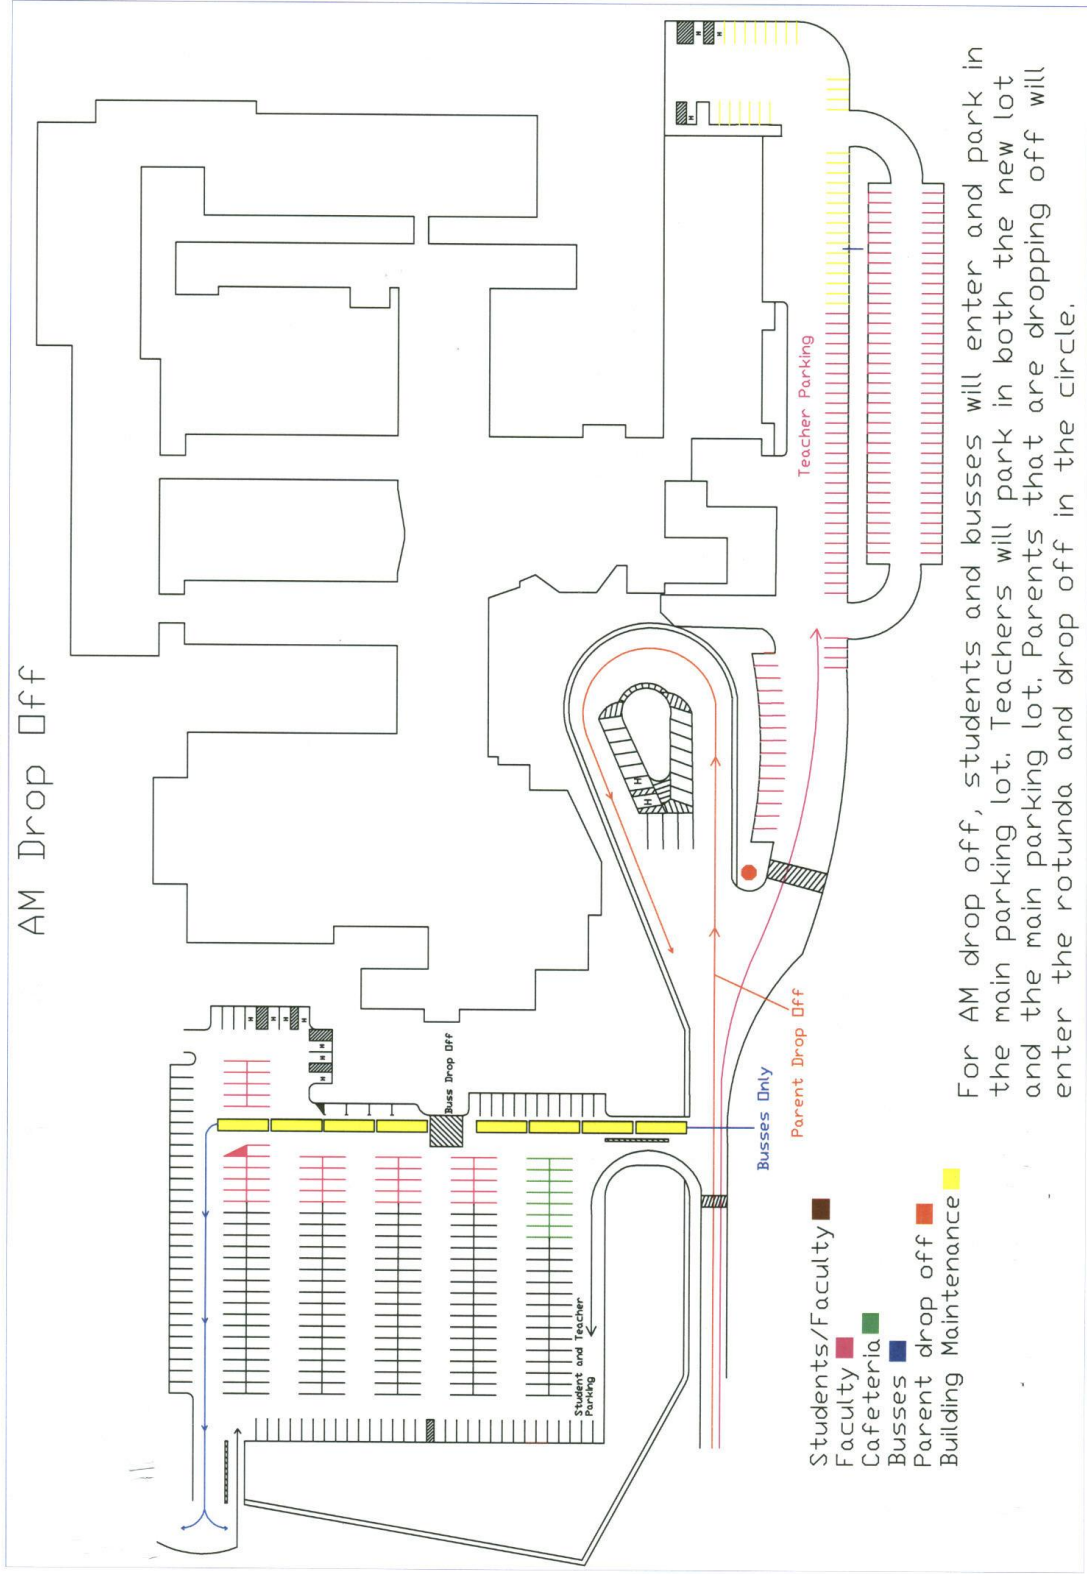

Agawam High School Parking Map

AM Drop Off

For AM drop off, students and busses will enter and park in the main parking lot. Teachers will park in both the new lot and the main parking lot. Parents that are dropping off will enter the rotunda and drop off in the circle.

Agawam High School Parking Map

Parents will pick up their children in the rotunda or in the teacher parking area.
 The Agawam busses will also be picking up students in the rotunda circle.
 The Feeding Hills busses will be picking up in the front of the school, also where students driving will exit.
 The agawam busses and parents will exit the main driveway.
 The students driving and the Feeding Hills busses will exit the south west exit.