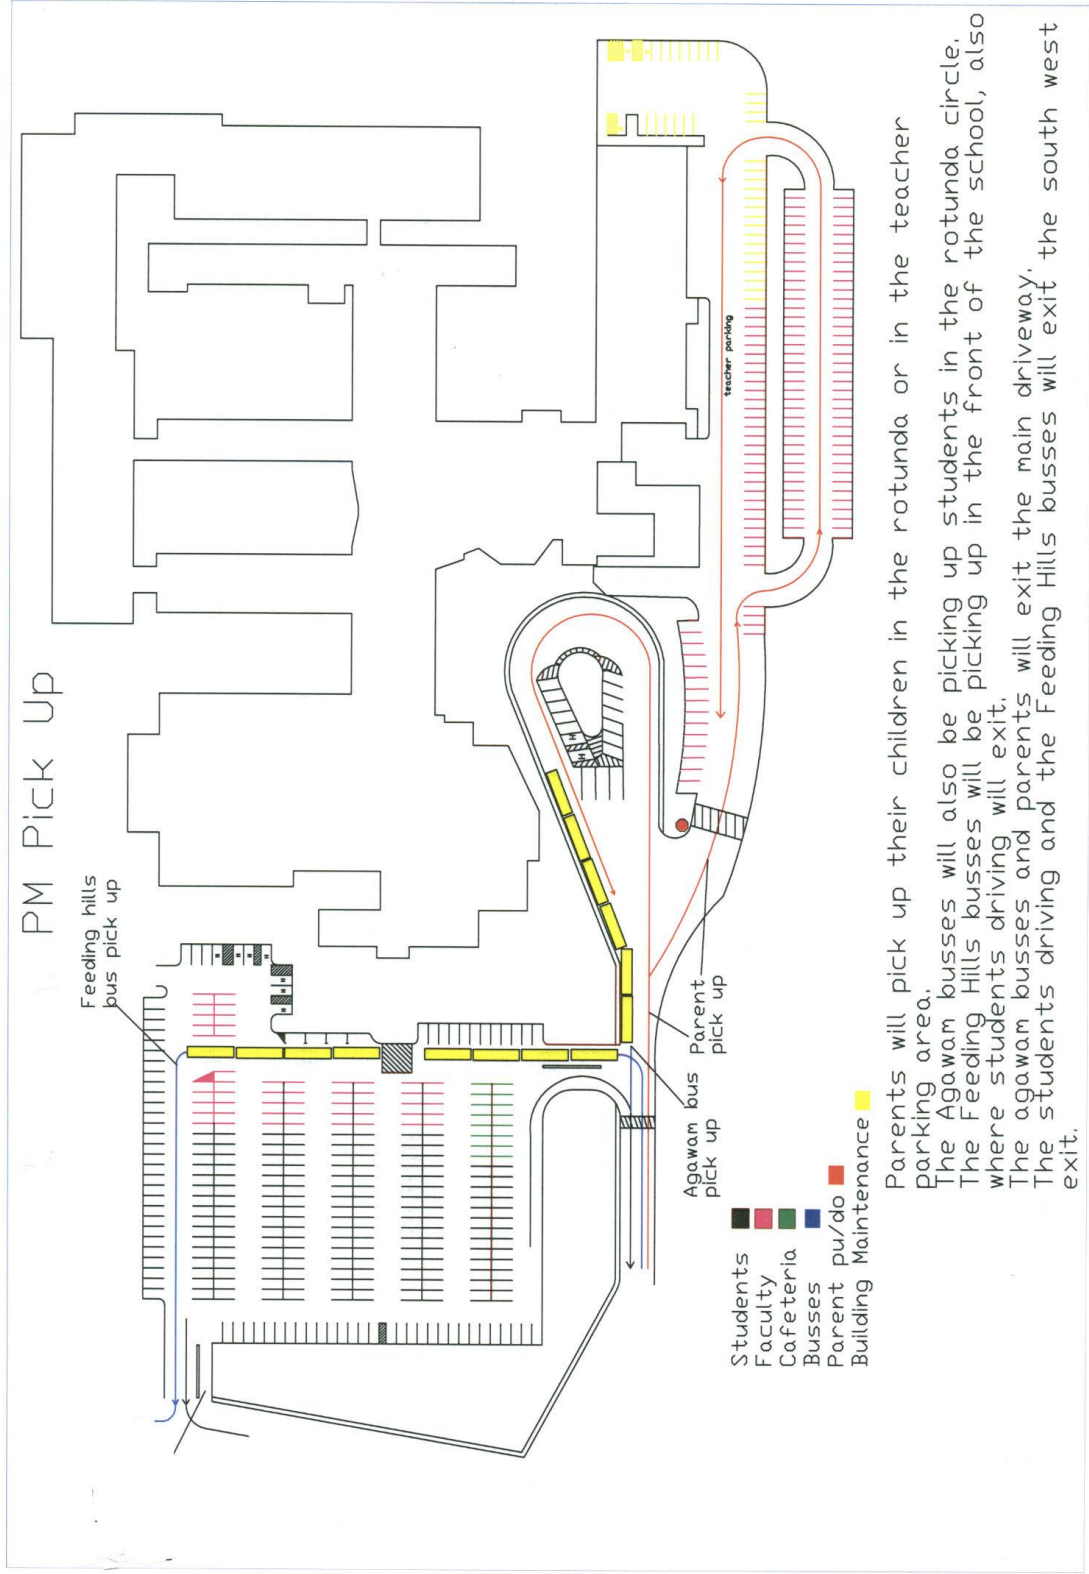

Agawam High School Parking Map

AM Drop Off

For AM drop off, students and busses will enter and park in the main parking lot. Teachers will park in both the new lot and the main parking lot. Parents that are dropping off will enter the rotunda and drop off in the circle.

Agawam High School Parking Map

Parents will pick up their children in the rotunda or in the teacher parking area.
 The Agawam busses will also be picking up students in the rotunda circle.
 The Feeding Hills busses will be picking up in the front of the school, also where students driving will exit.
 The agawam busses and parents will exit the main driveway.
 The students driving and the Feeding Hills busses will exit the south west exit.